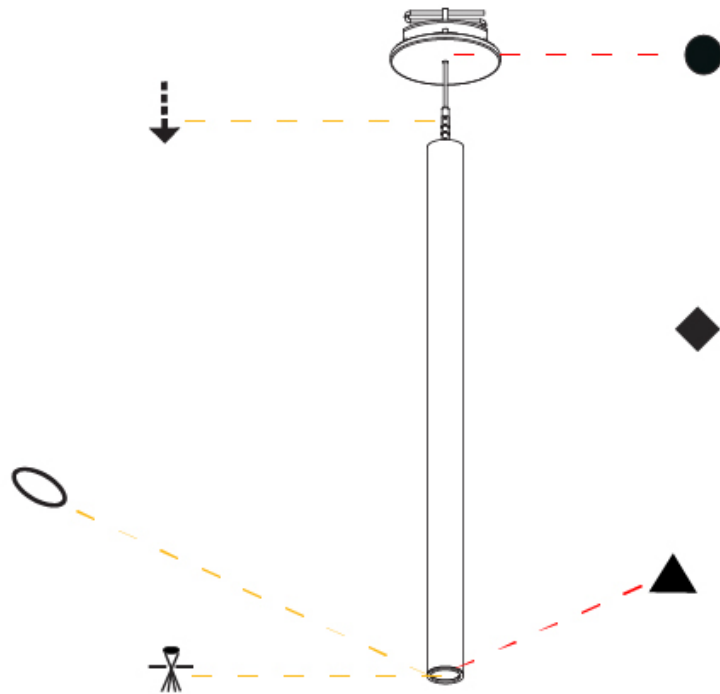

HANGOVER PLUG SHINE MONOPOINT RECESSED CANOPY SUSPENSION

A30844-

PROJECT _____

TYPE _____

SPECIFIER _____

QUANTITY _____

DATE _____

A